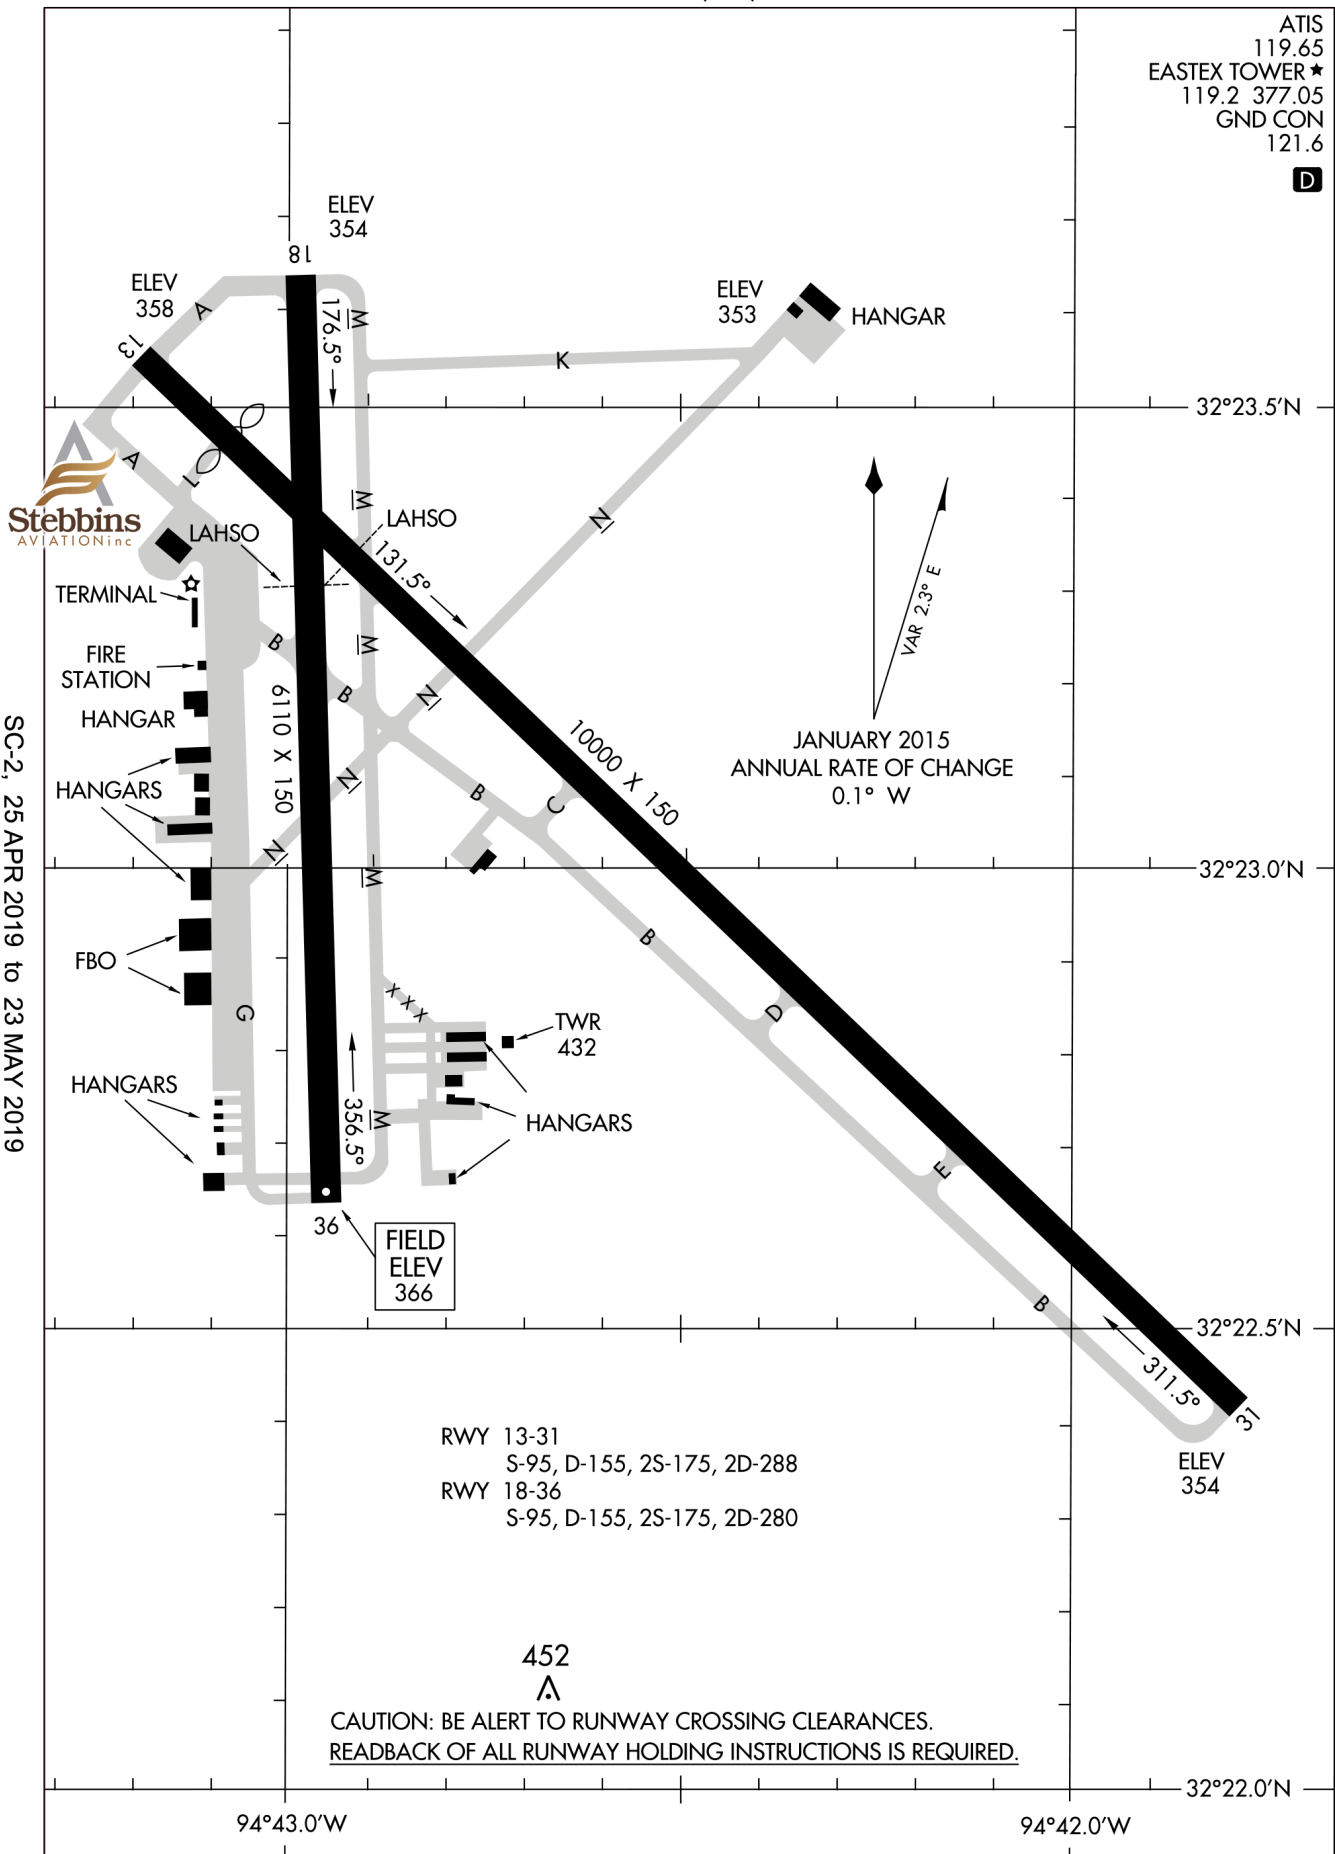

AIRPORT DIAGRAM

AL-807 (FAA)

EAST TEXAS RGNL (GGG)
LONGVIEW, TEXAS

ATIS 119.65
EASTEX TOWER ★ 119.2 377.05
GND CON 121.6

SC-2, 25 APR 2019 to 23 MAY 2019

SC-2, 25 APR 2019 to 23 MAY 2019

AIRPORT DIAGRAM

LONGVIEW, TEXAS
EAST TEXAS RGNL (GGG)